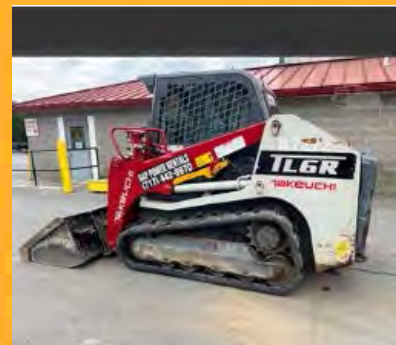

2020 TAKEUCHI TL6R
Track Skid Steers
Price: **USD $36,900**

Machine Location:
Gap, Pennsylvania 17527

Hours: 1,390
ROPS: Enclosed
Serial Number: 406002309
Condition: Used